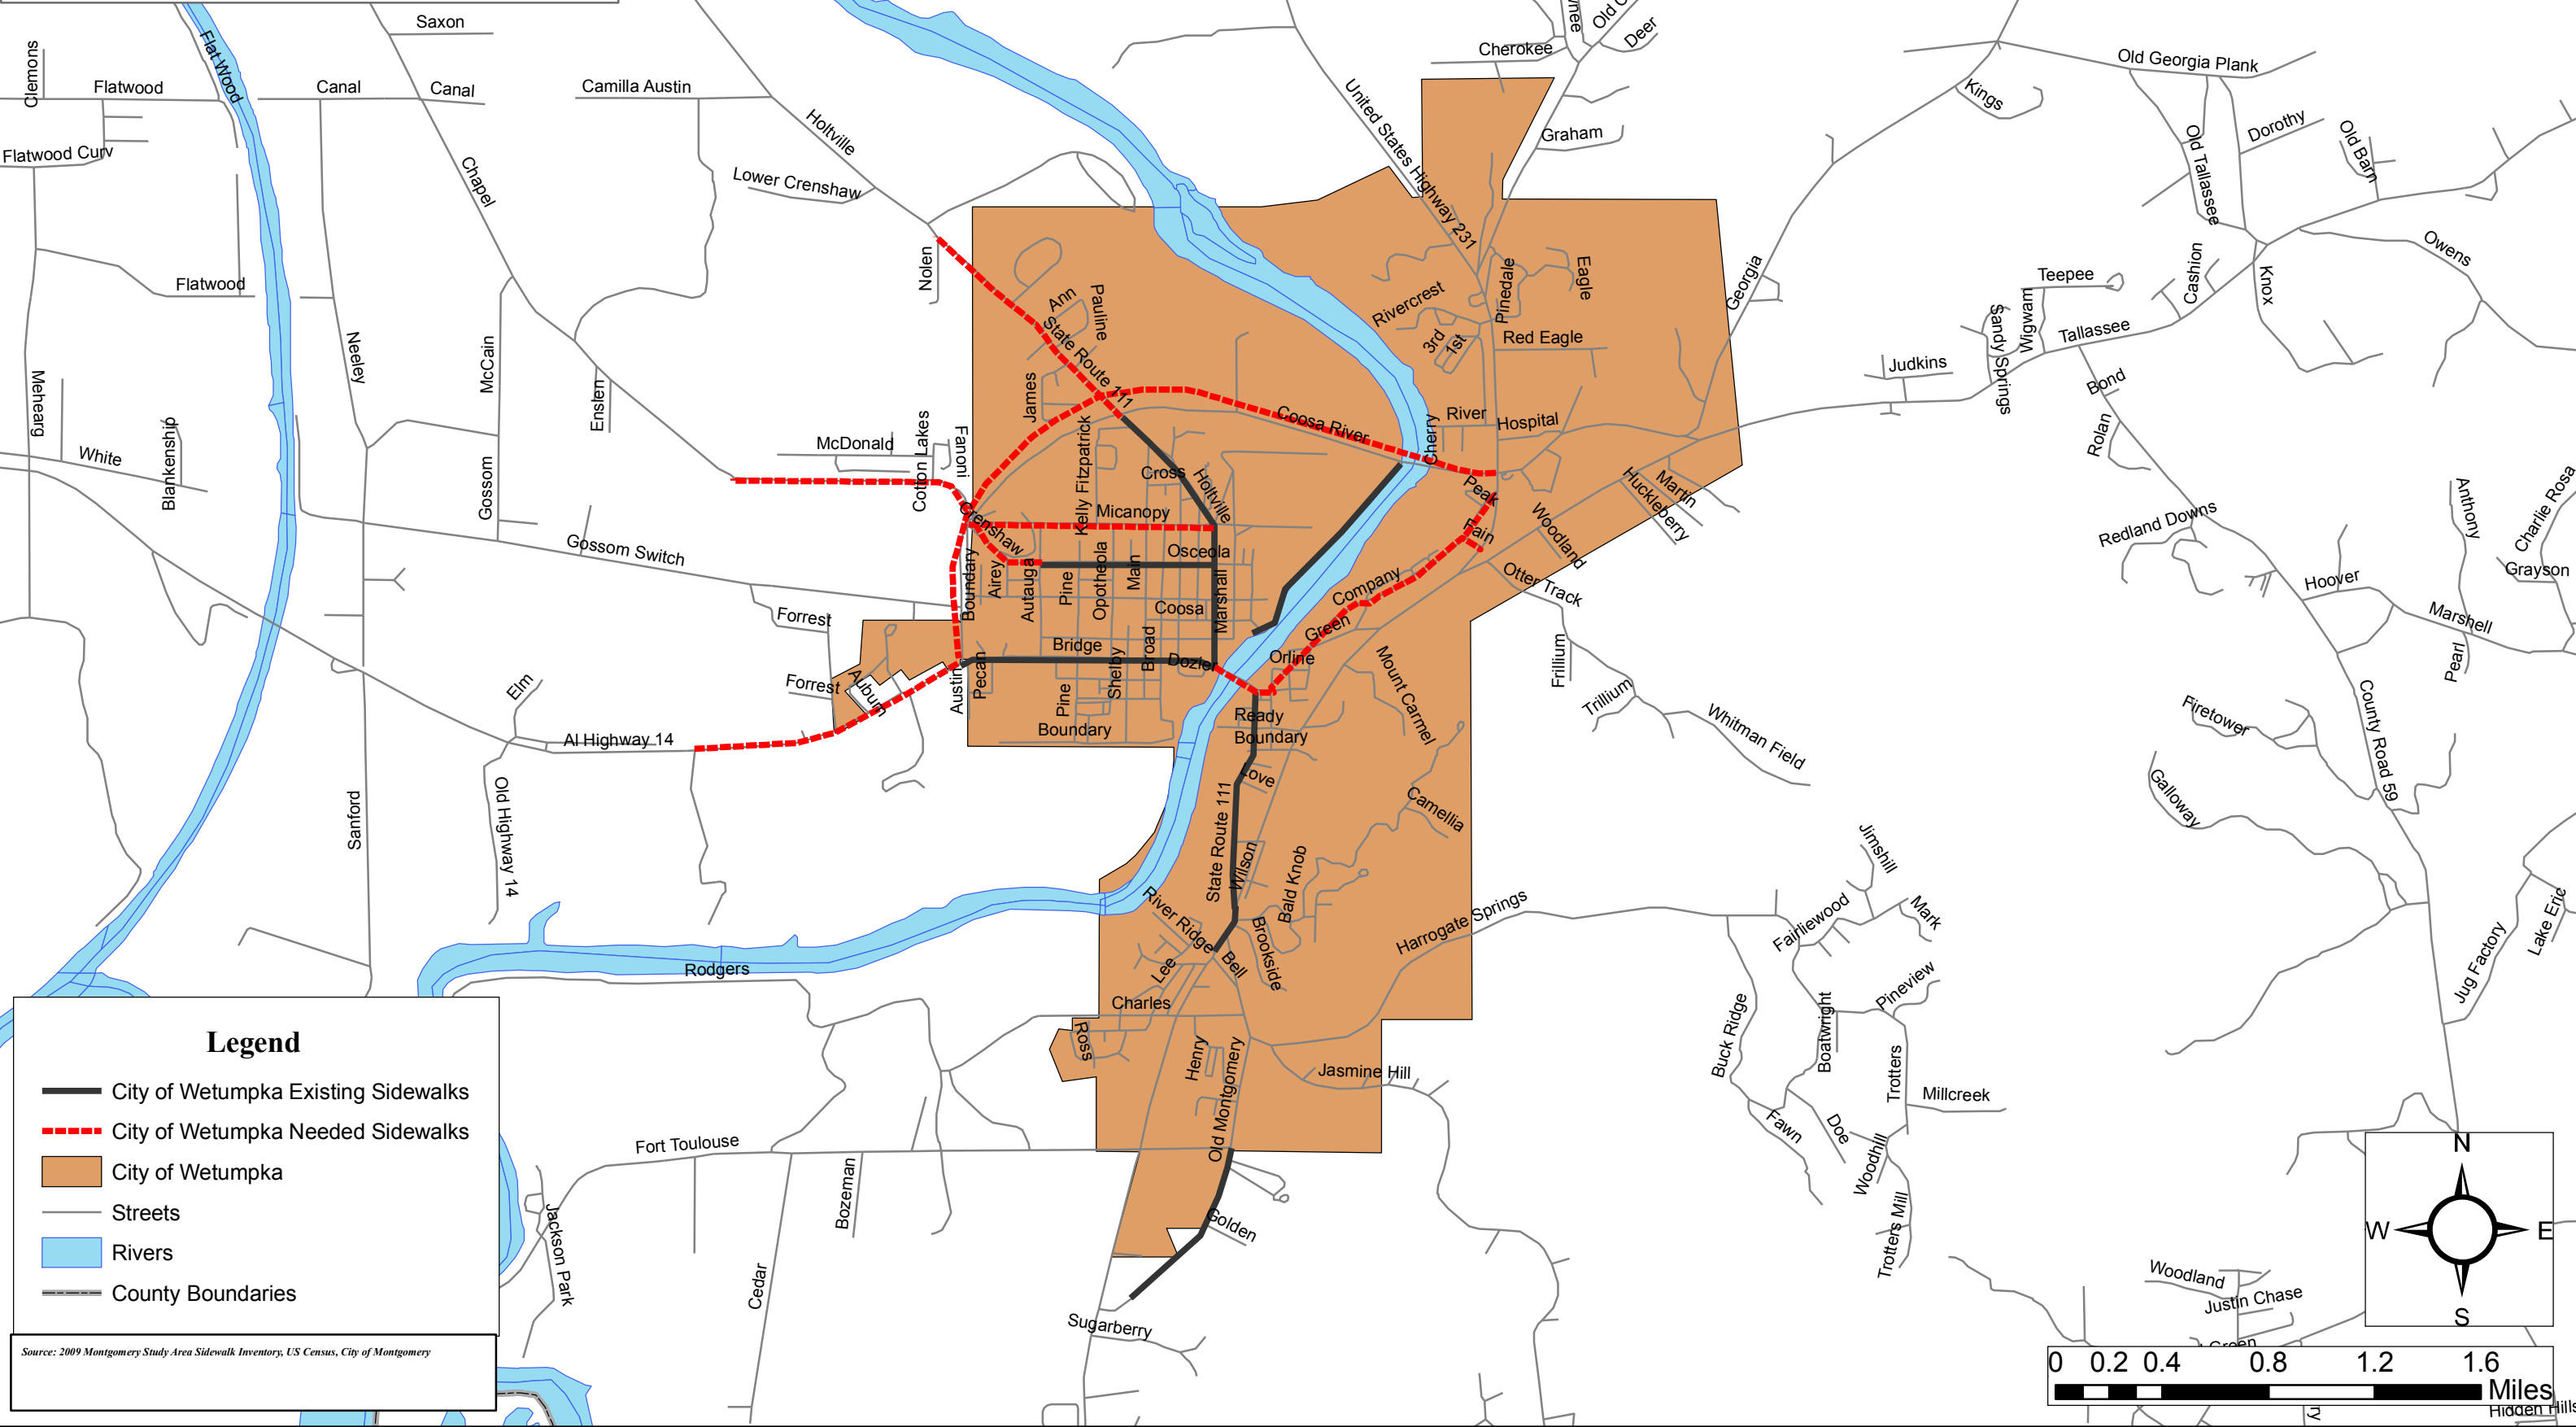

Montgomery MPO Bicycle and Pedestrian Plan Update - 2010

City of Wetumpka Sidewalks

Legend

- City of Wetumpka Existing Sidewalks
- City of Wetumpka Needed Sidewalks
- City of Wetumpka
- Streets
- Rivers
- County Boundaries

Source: 2009 Montgomery Study Area Sidewalk Inventory; US Census, City of Montgomery

A north arrow is located in the bottom right corner, pointing towards the top of the map. Below it is a scale bar showing distances in miles, with markings at 0, 0.2, 0.4, 0.8, 1.2, and 1.6 miles.