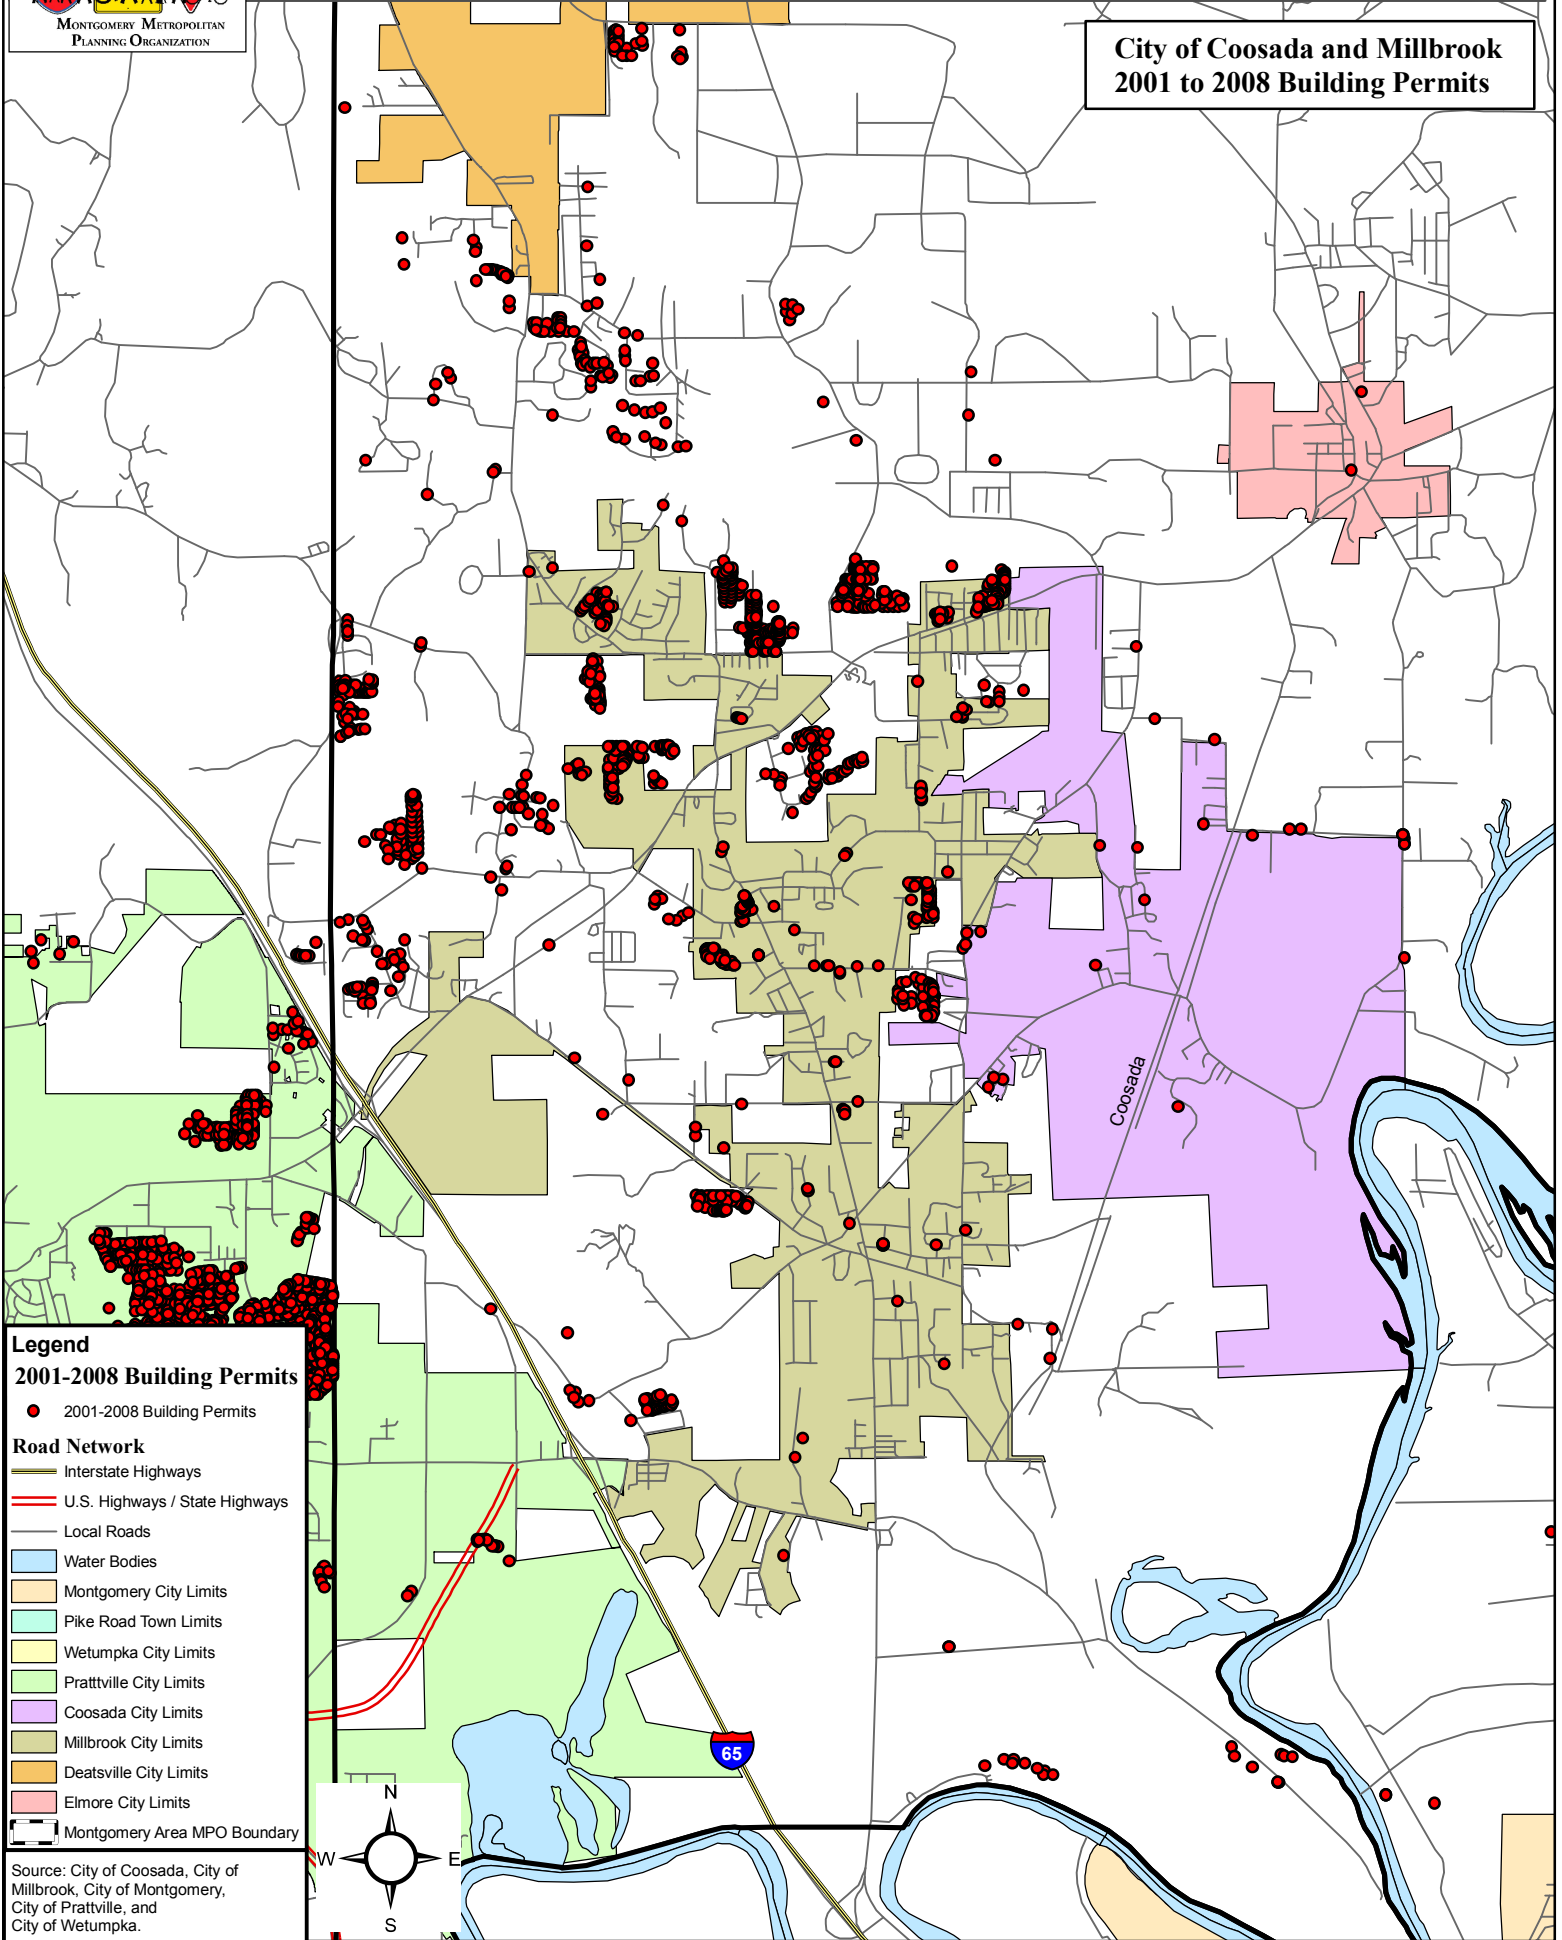

Montgomery Metropolitan Planning Organization

City of Coosada and Millbrook 2001 to 2008 Building Permits

Legend

- 2001-2008 Building Permits
- Road Network**
 - Interstate Highways
 - U.S. Highways / State Highways
 - Local Roads
- Water Bodies
- Montgomery City Limits
- Pike Road Town Limits
- Wetumpka City Limits
- Prattville City Limits
- Coosada City Limits
- Millbrook City Limits
- Deatsville City Limits
- Elmore City Limits
- Montgomery Area MPO Boundary

Source: City of Coosada, City of Millbrook, City of Montgomery, City of Prattville, and City of Wetumpka.