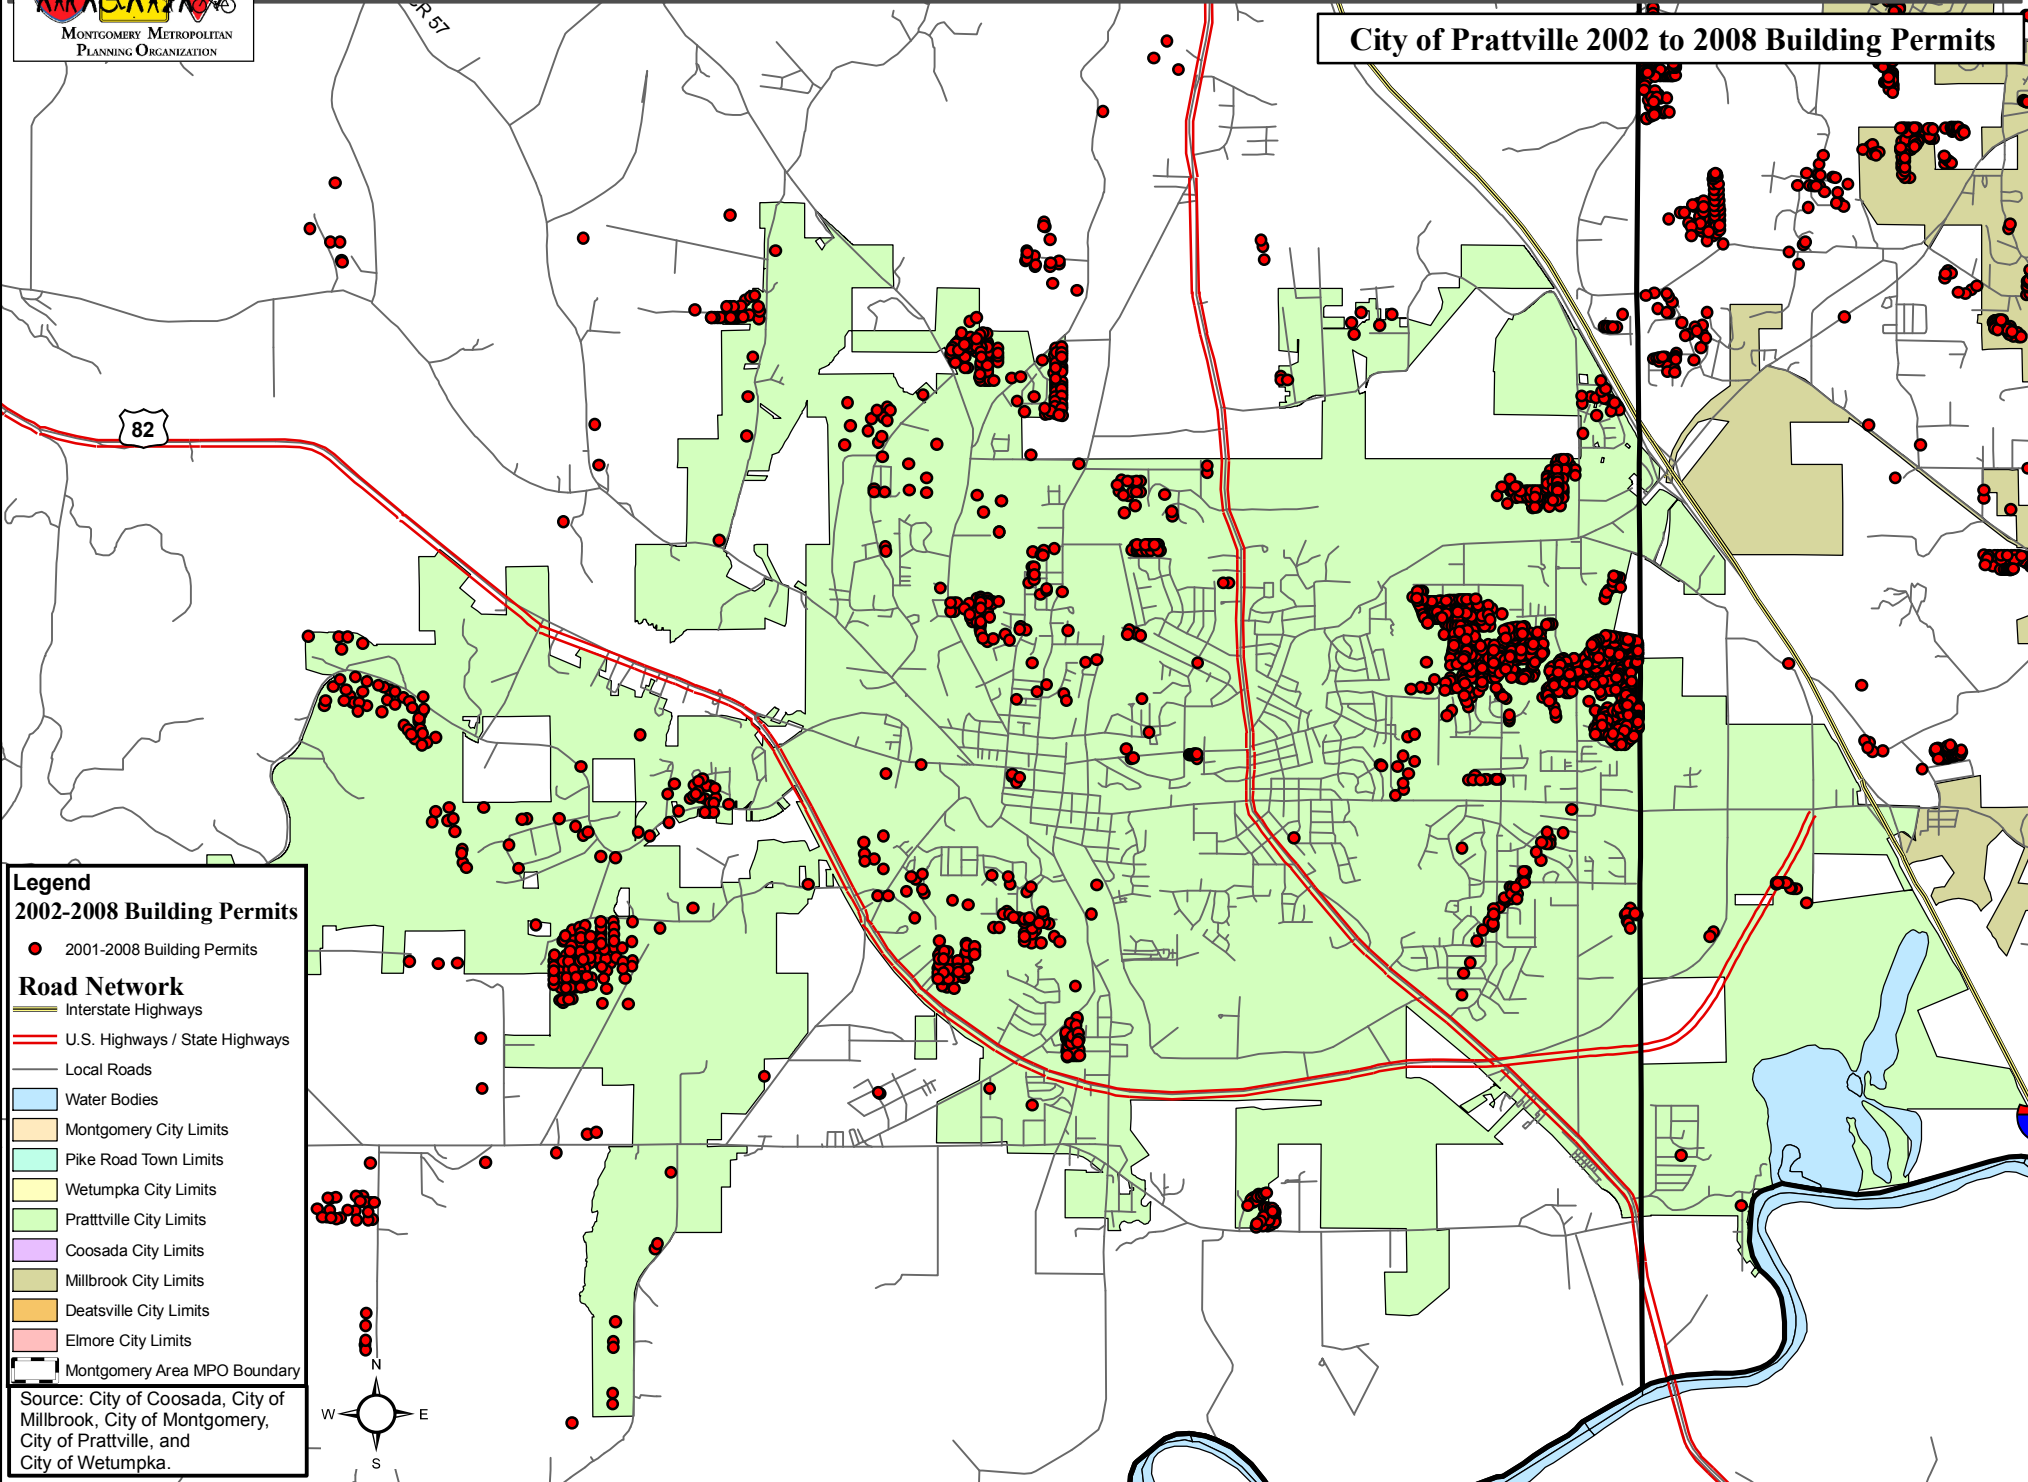

City of Prattville 2002 to 2008 Building Permits

Legend
2002-2008 Building Permits

- 2001-2008 Building Permits
- Road Network**
- Interstate Highways
- U.S. Highways / State Highways
- Local Roads
- Water Bodies
- Montgomery City Limits
- Pike Road Town Limits
- Wetumpka City Limits
- Prattville City Limits
- Coosada City Limits
- Millbrook City Limits
- Deatsville City Limits
- Elmore City Limits
- Montgomery Area MPO Boundary

Source: City of Coosada, City of Millbrook, City of Montgomery, City of Prattville, and City of Wetumpka.