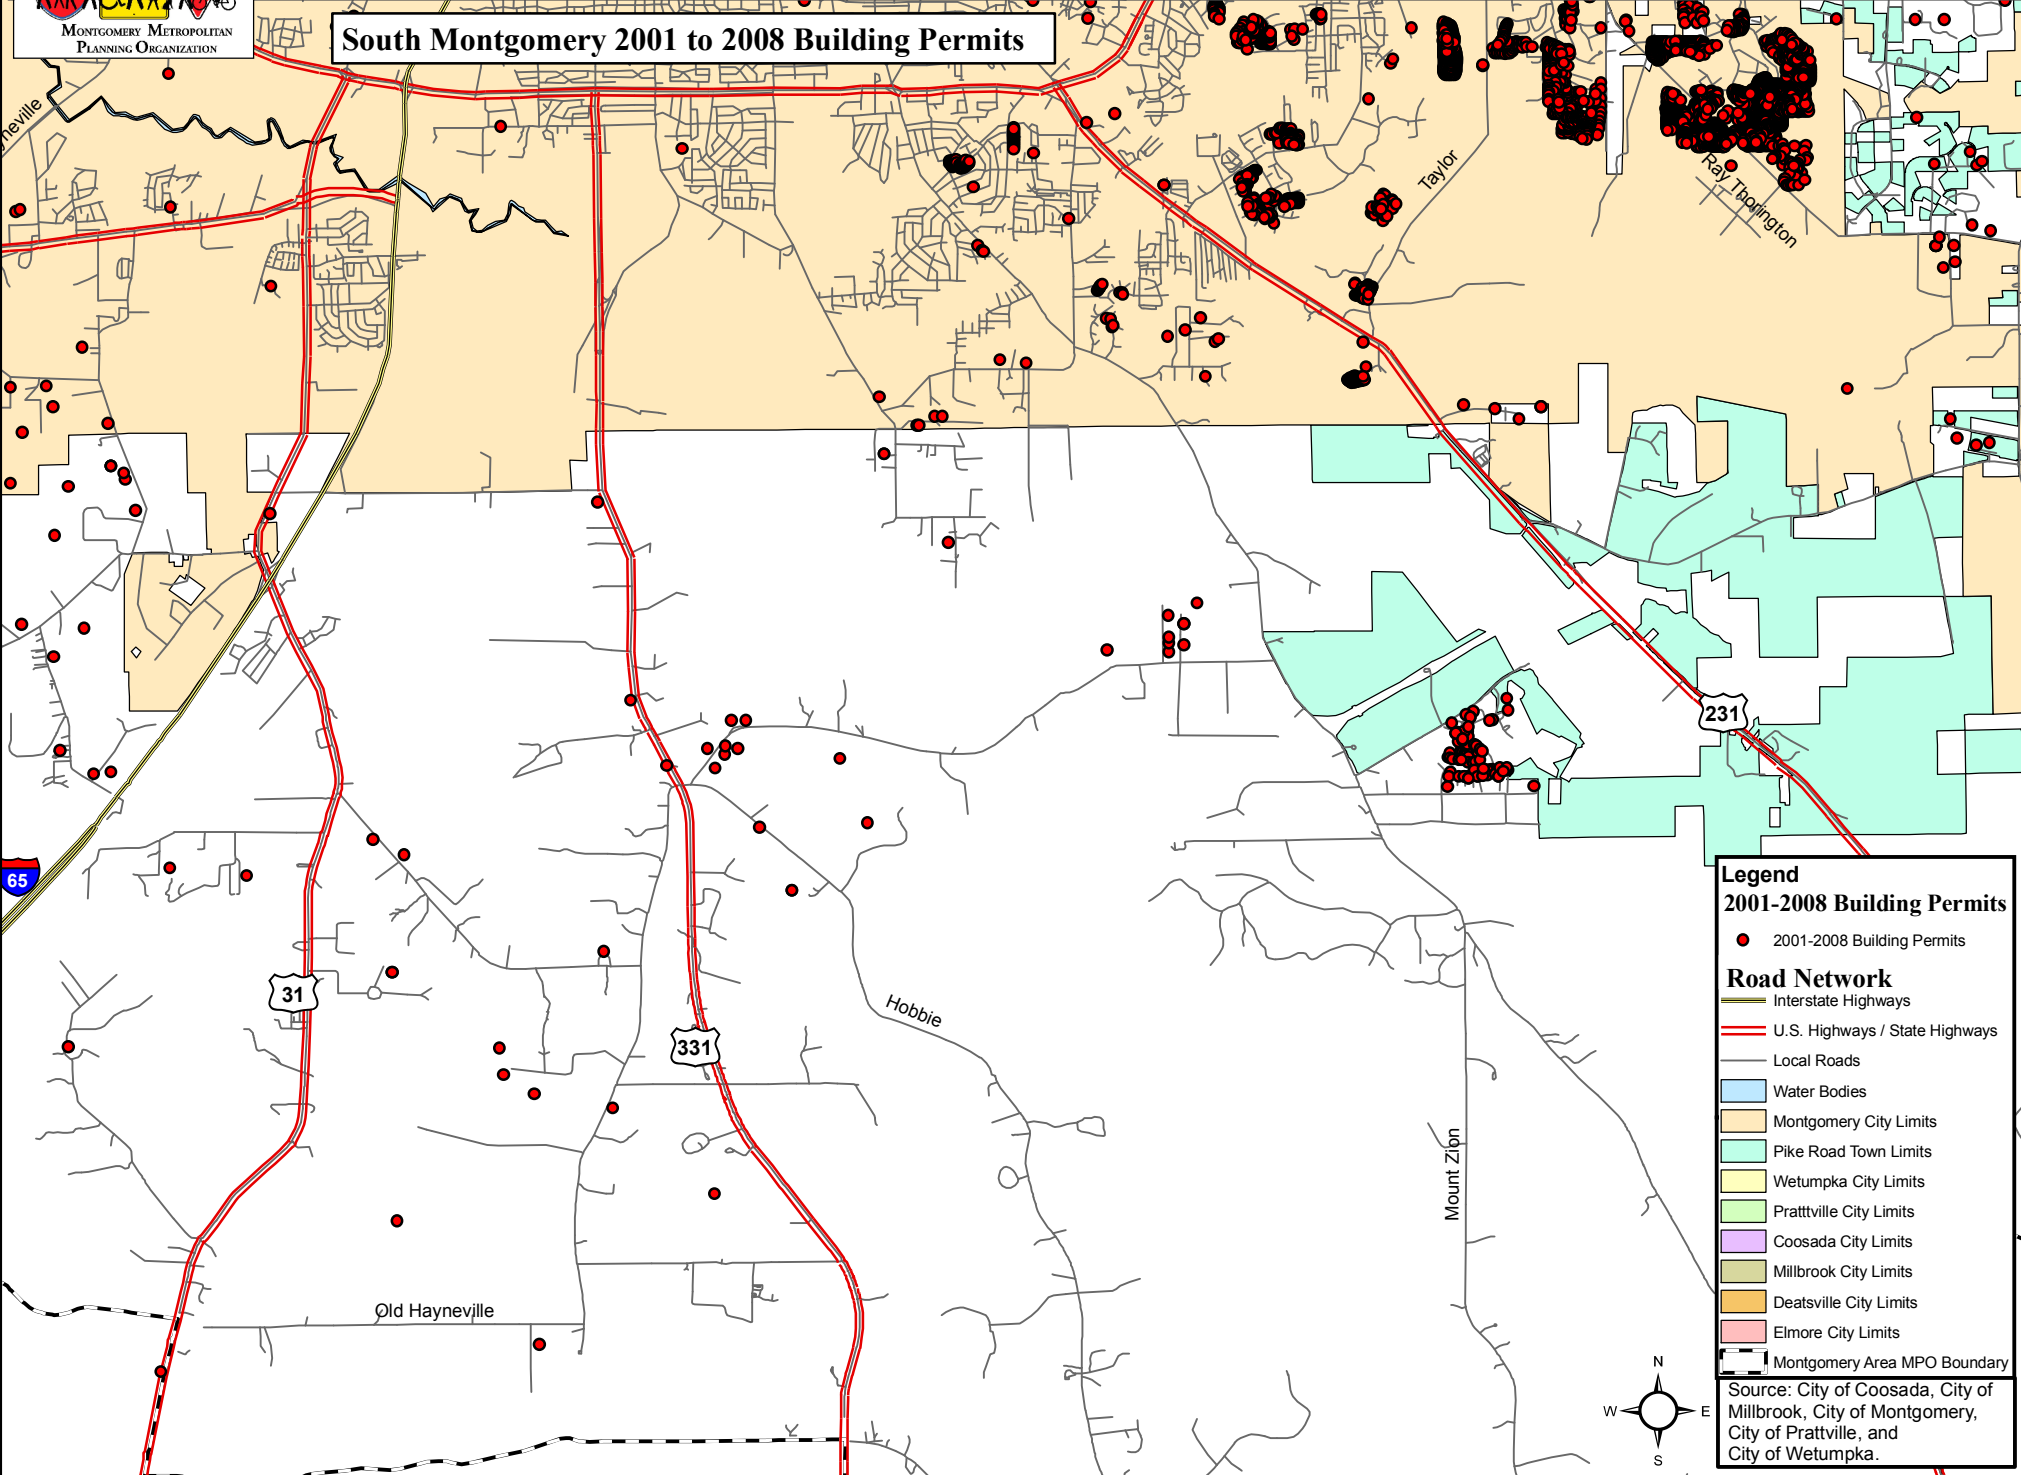

South Montgomery 2001 to 2008 Building Permits

Legend 2001-2008 Building Permits

- 2001-2008 Building Permits
- Road Network**
 - Interstate Highways
 - U.S. Highways / State Highways
 - Local Roads
 - Water Bodies
 - Montgomery City Limits
 - Pike Road Town Limits
 - Wetumpka City Limits
 - Prattville City Limits
 - Coosada City Limits
 - Millbrook City Limits
 - Deatsville City Limits
 - Elmore City Limits
 - Montgomery Area MPO Boundary

Source: City of Coosada, City of Millbrook, City of Montgomery, City of Prattville, and City of Wetumpka.