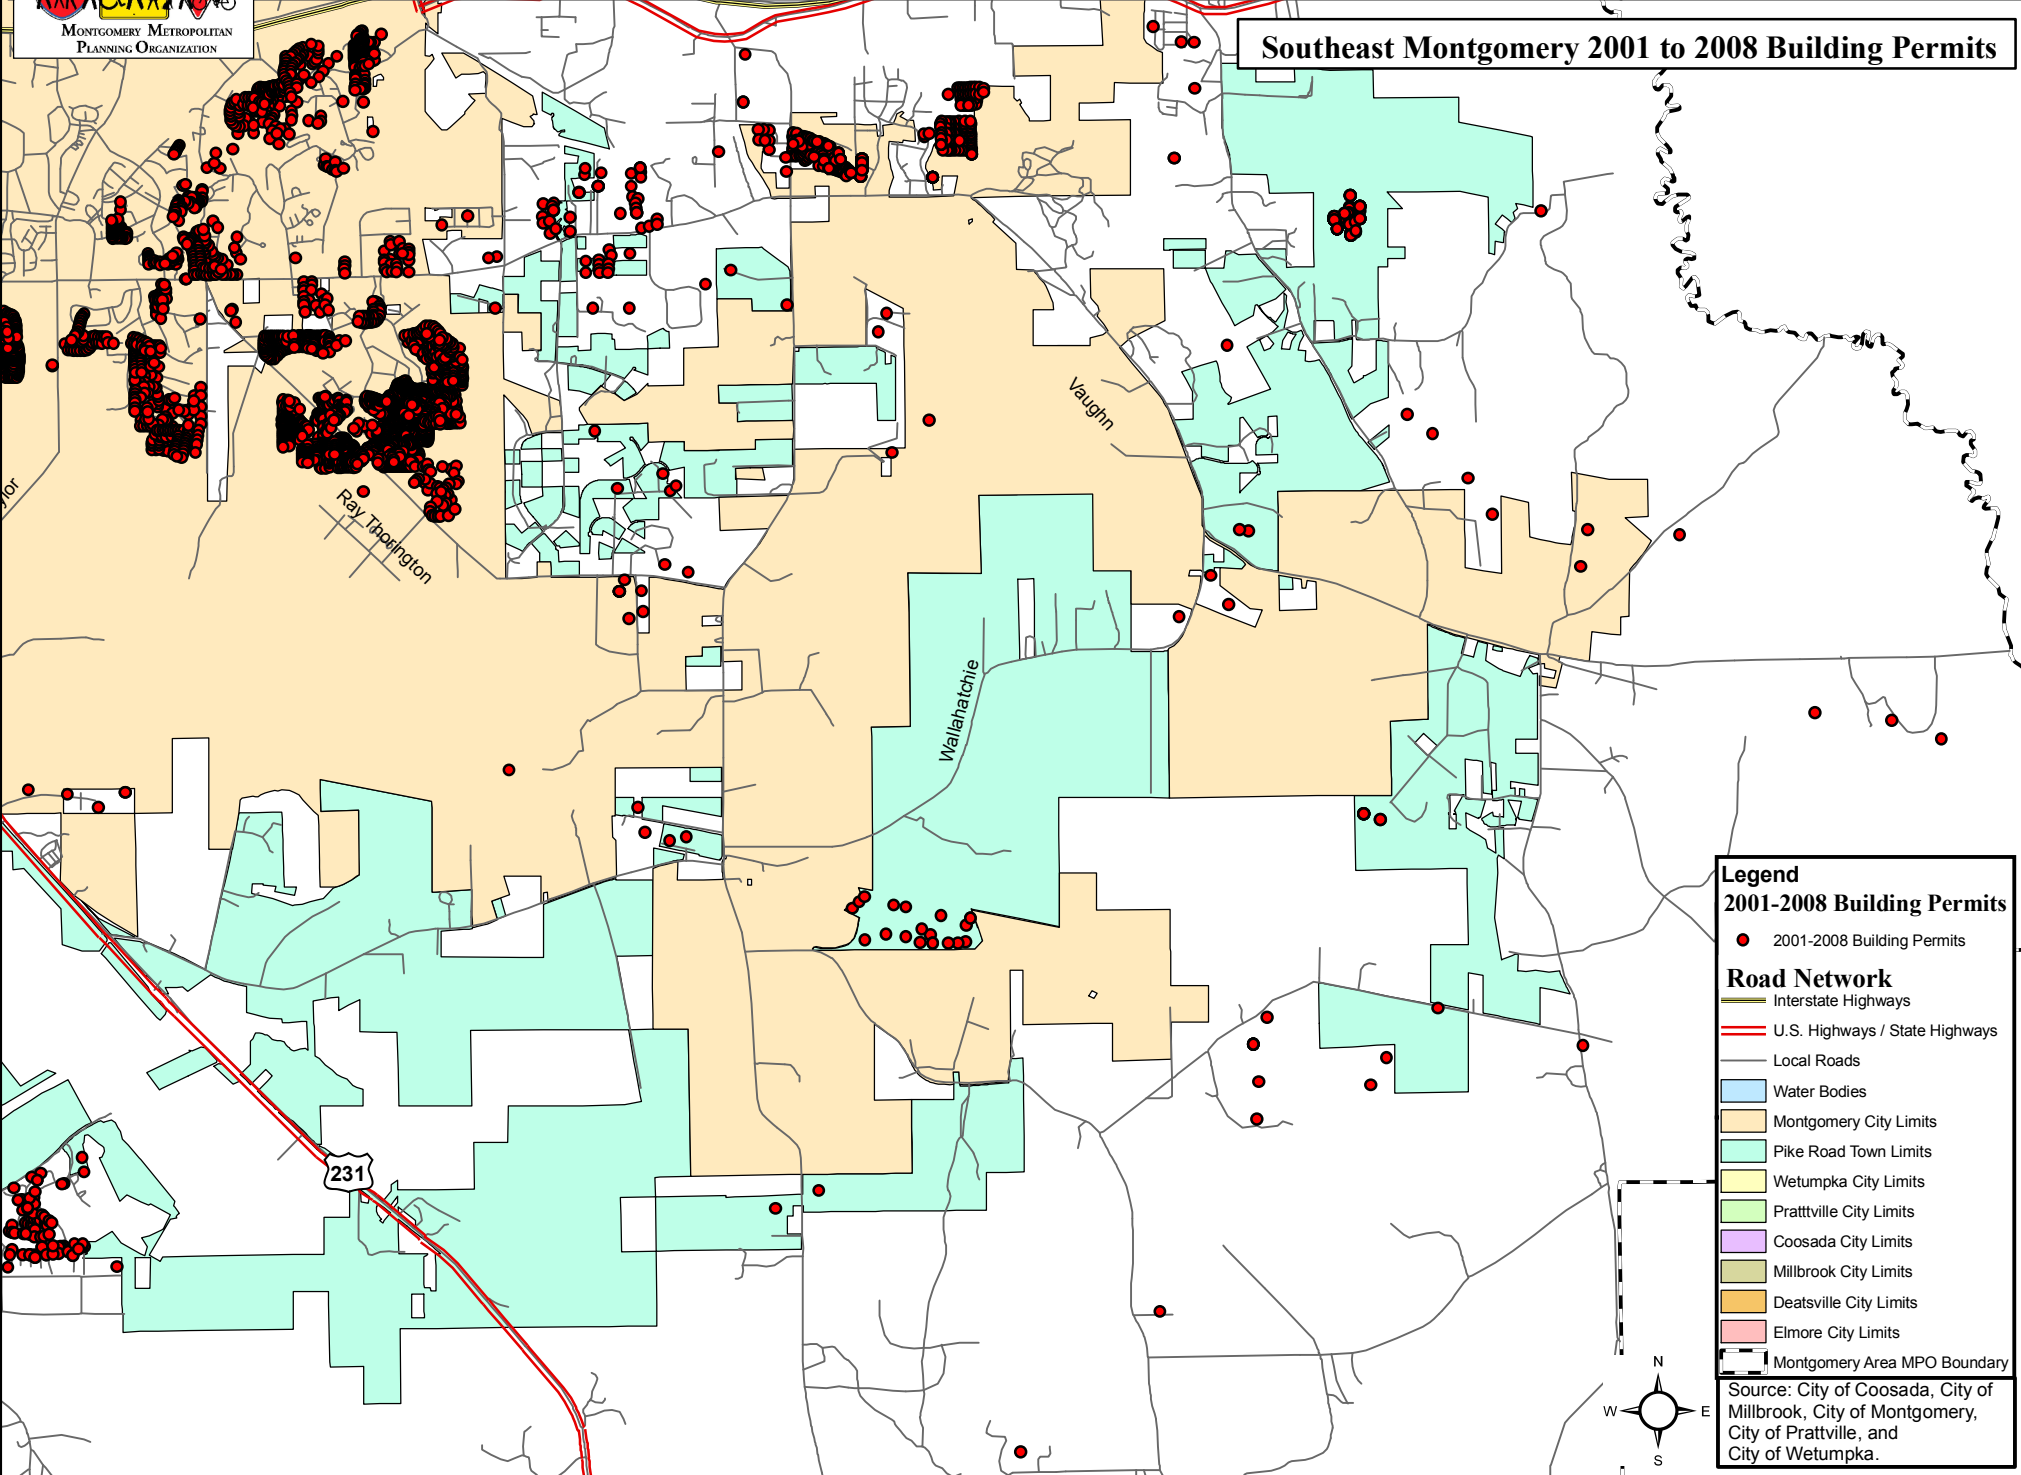

MONTGOMERY METROPOLITAN
PLANNING ORGANIZATION

Southeast Montgomery 2001 to 2008 Building Permits

Legend
2001-2008 Building Permits

- 2001-2008 Building Permits

Road Network

- Interstate Highways
- U.S. Highways / State Highways
- Local Roads
- Water Bodies
- Montgomery City Limits
- Pike Road Town Limits
- Wetumpka City Limits
- Prattville City Limits
- Coosada City Limits
- Millbrook City Limits
- Deatsville City Limits
- Elmore City Limits
- Montgomery Area MPO Boundary

Source: City of Coosada, City of Millbrook, City of Montgomery, City of Prattville, and City of Wetumpka.